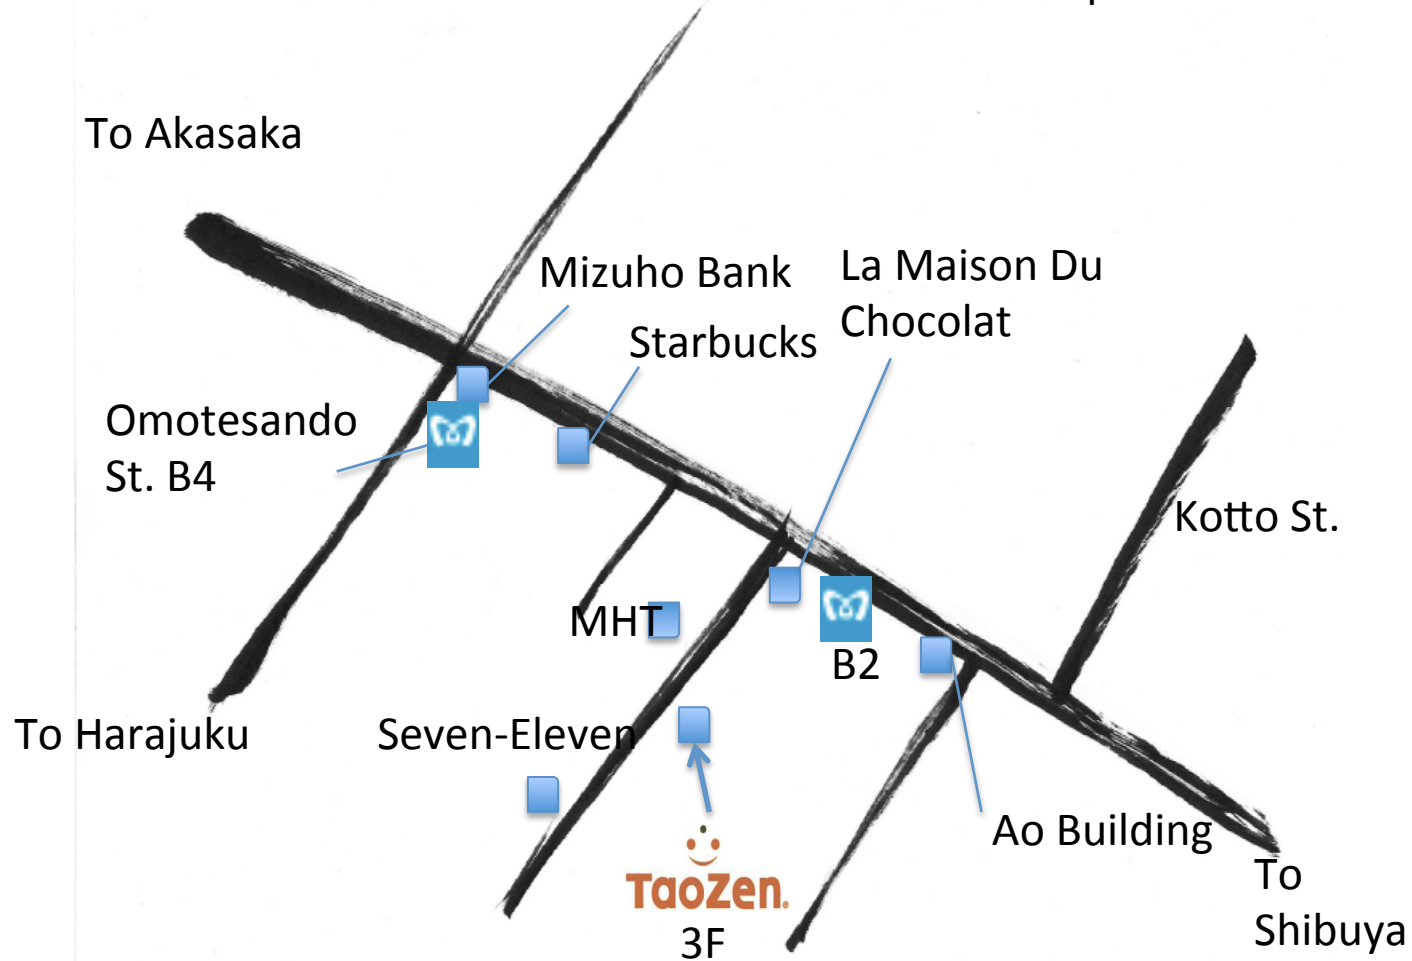

TaoZen Omotesando Studio Access Map

Address: Office Aoyama 3F 3-10-2 Kita-Aoyama, Minato-ku, Tokyo 〒107-0061

Email: taozen@taozen.jp

Tel: 03-5464-7295

Walk 3mins. from Exit B2/ 5mins. from Exit B4 at Omotesando Station